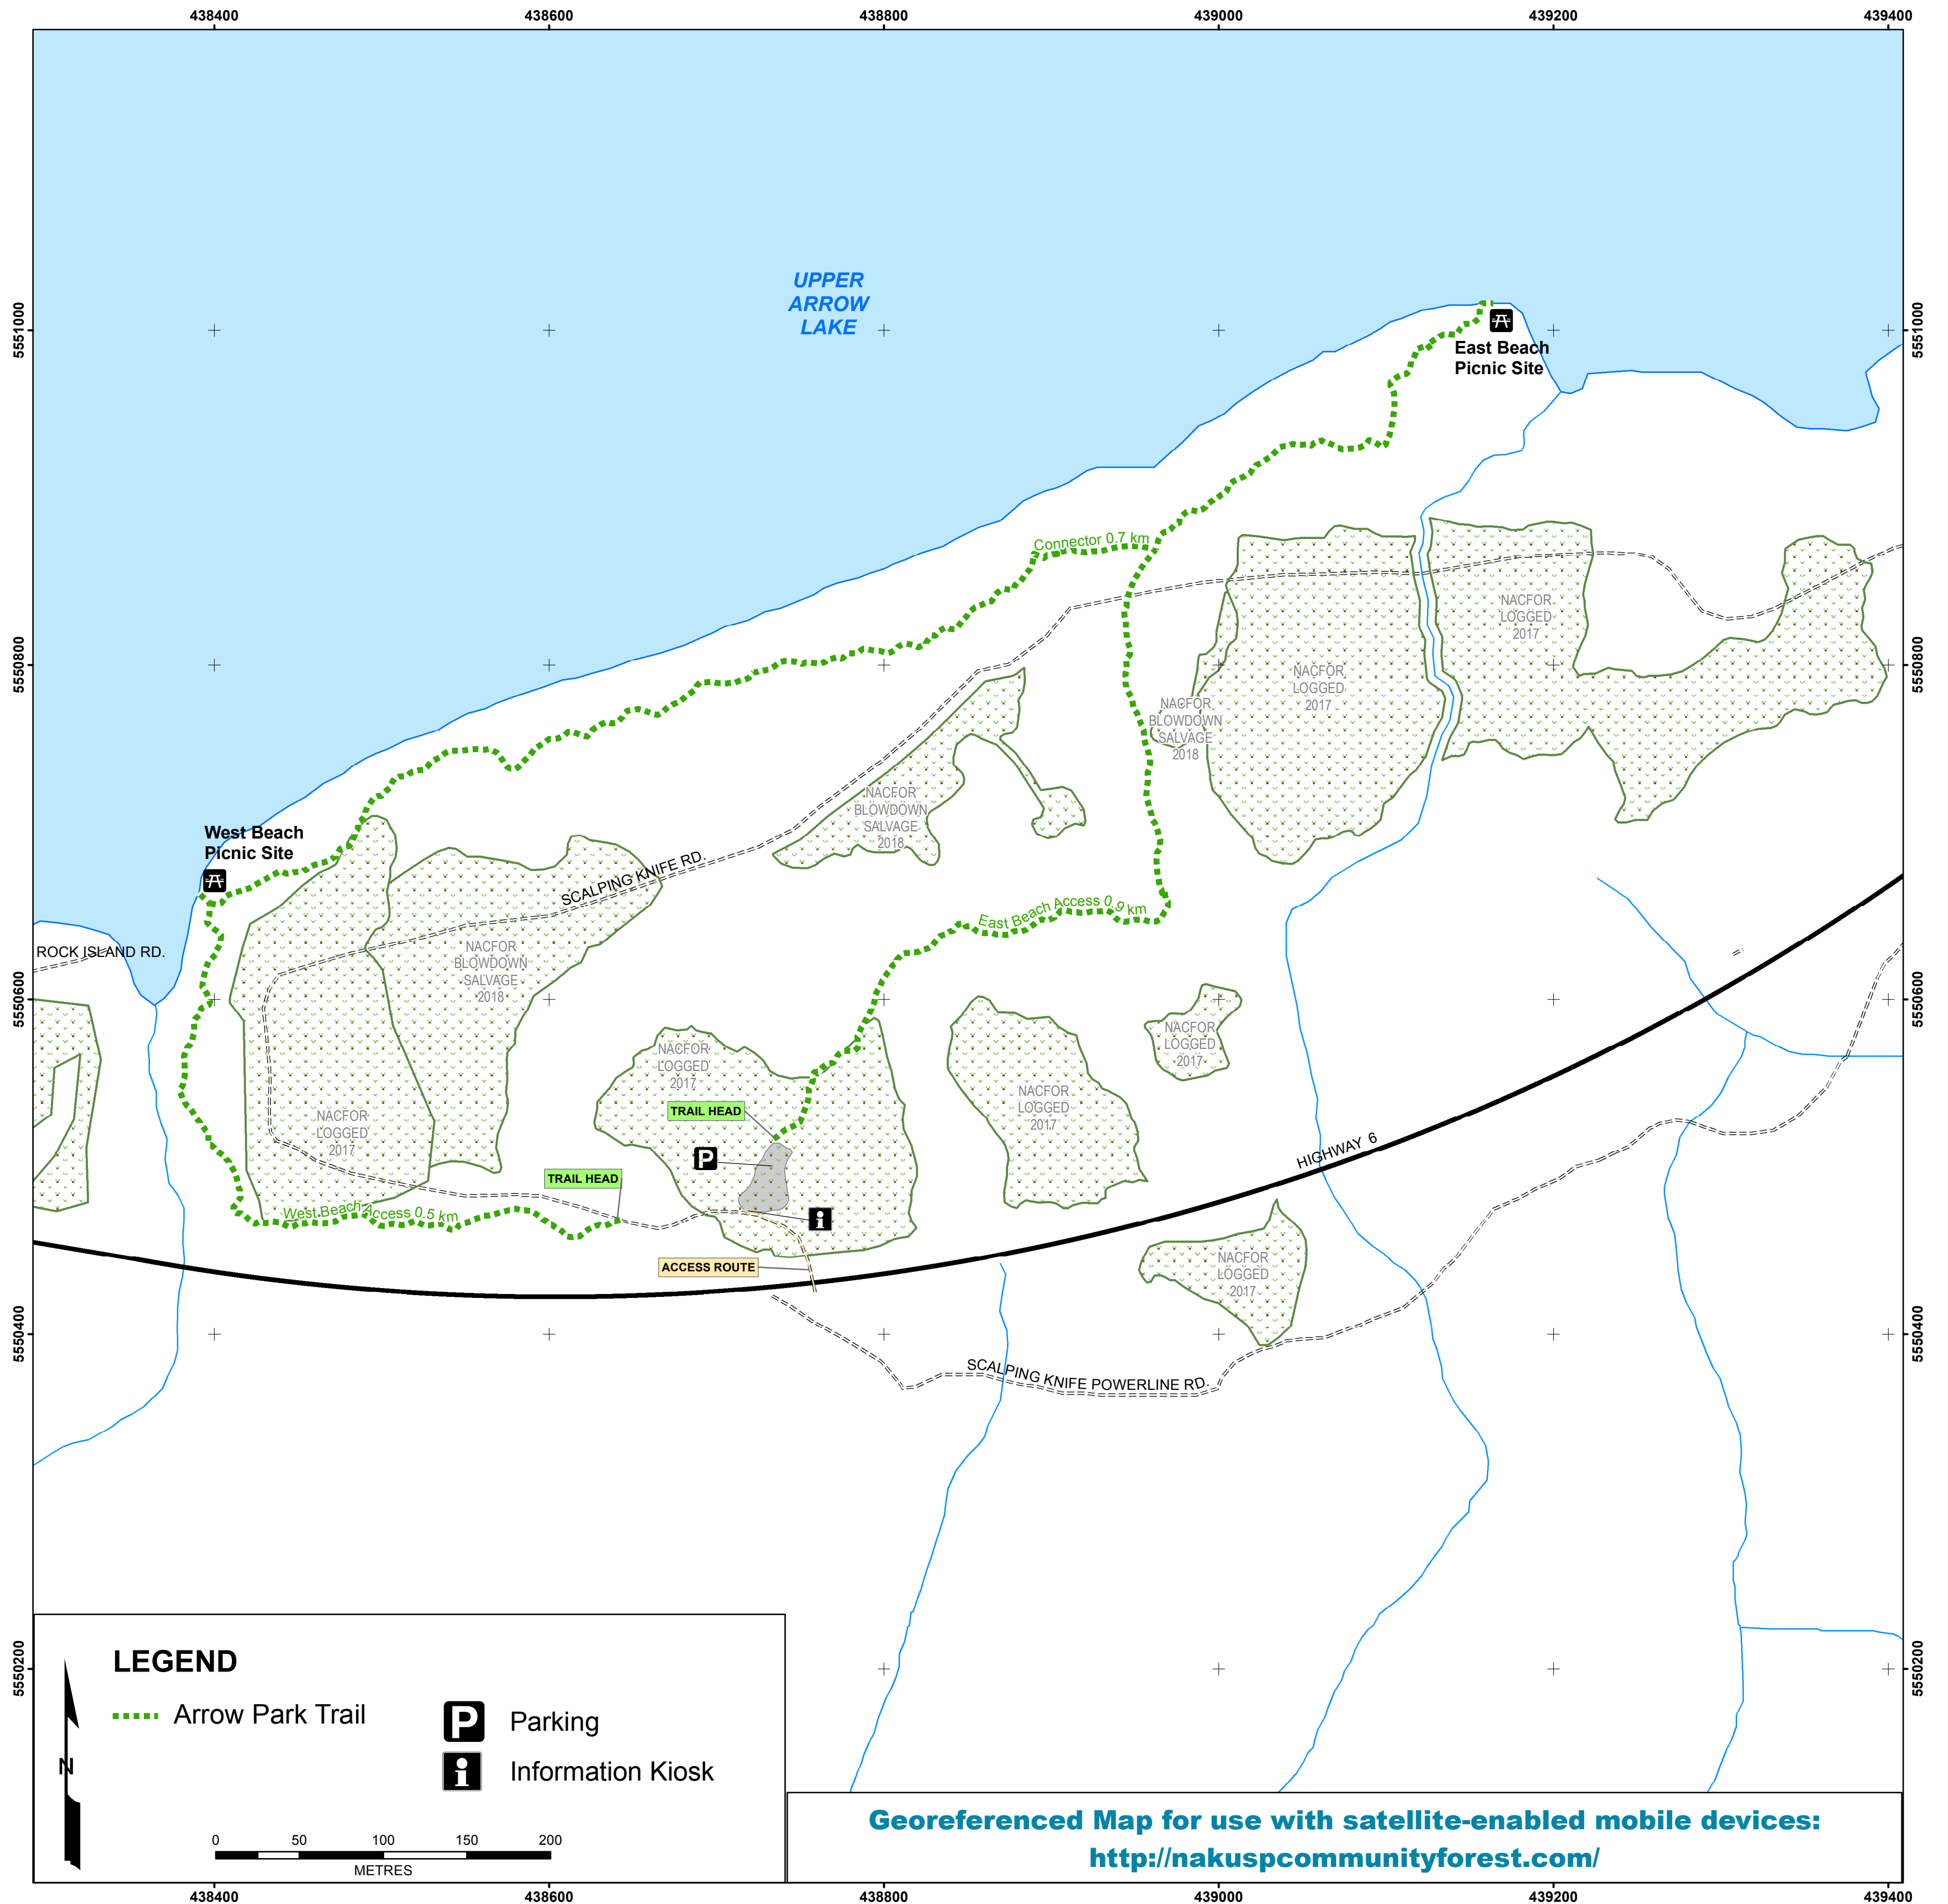

ARROW PARK TRAIL

No motorized use on Arrow Park Trail

Trails are shared by many and maintained by few, so follow trail etiquette.

- Keep to designated trails
- Be aware and considerate of other users
- Keep pets under control; be aware they may pose a hazard with wildlife

IMPORTANT

Persons using this area assume all responsibility for personal injury or damage to equipment resulting from the use of these trails.

SPECIAL THANKS TO NSS ENVIRONMENTAL STUDIES CLASS (2017) FOR THEIR TRAIL CONSTRUCTION WORK

THIS TRAIL WAS MADE POSSIBLE WITH FUNDING FROM THESE PROJECT PARTNERS: