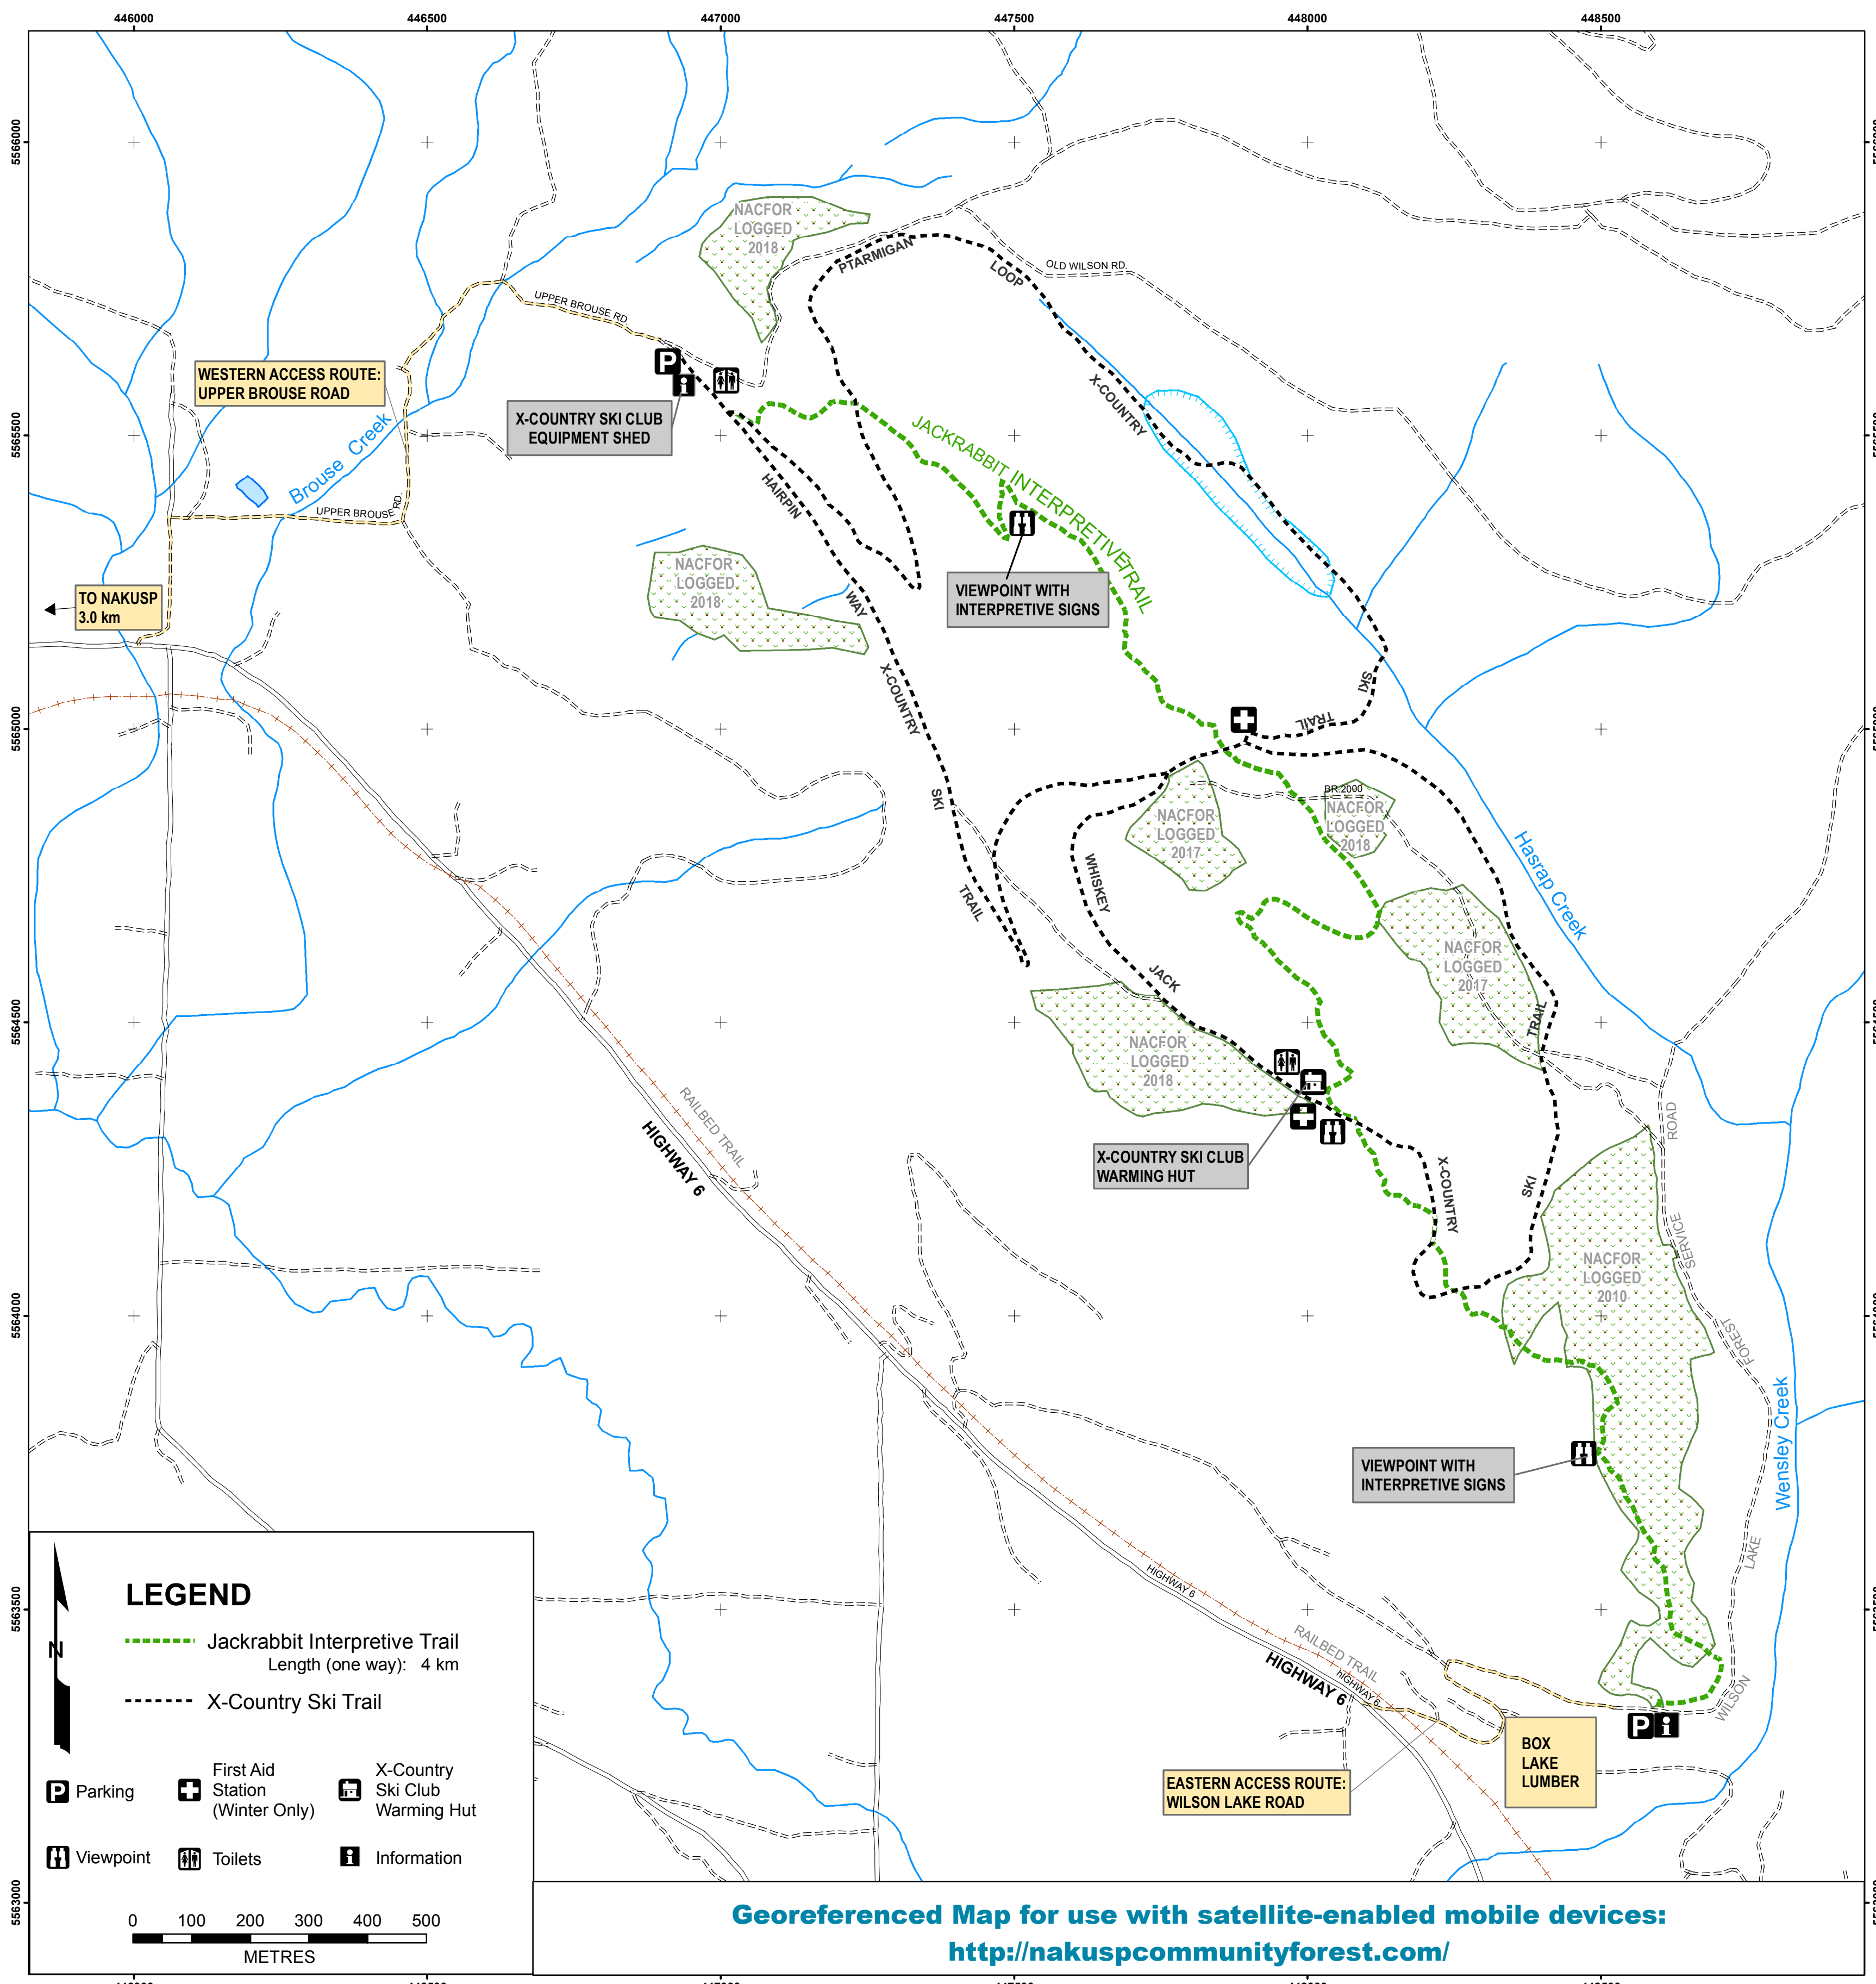

JACKRABBIT INTERPRETIVE TRAIL and WENSLEY CREEK CROSS COUNTRY SKI TRAILS

No motorized use on Jackrabbit Interpretive Trail

Trails are shared by many and maintained by few, so follow trail etiquette.

- Keep to designated trails
- Be aware and considerate of other users
- Keep pets under control; be aware they may pose a hazard with wildlife

IMPORTANT

Persons using this area assume all responsibility for personal injury or damage to equipment resulting from the use of these trails.

JACKRABBIT INTERPRETIVE TRAIL PROJECT PARTNERS:

Columbia Basin Trust - Funding
**NACFOR - Funding, Project Coordination
and Trail Maintenance**

WENSLEY CREEK CROSS COUNTRY SKI TRAILS

**Managed by
Arrow Lakes Cross Country Ski Club**

Recreation Sites
and Trails BC